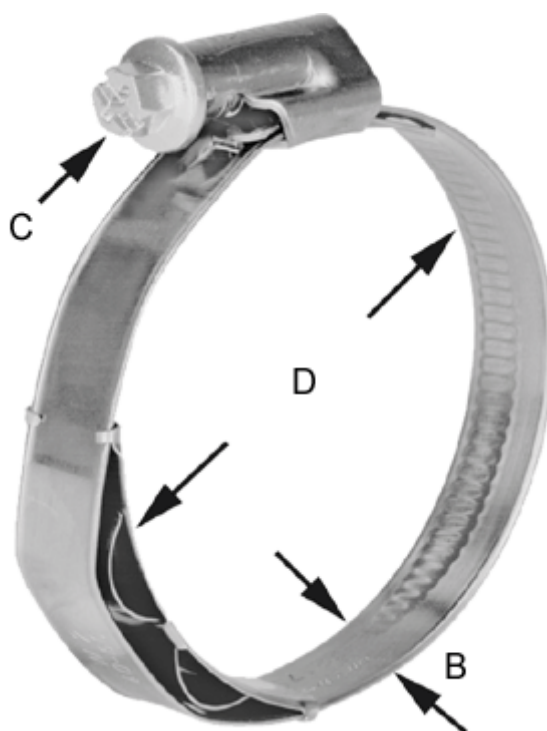

Article number: 021377708050

Description: Worm Drive Hose Clip with spring insert  
TORRO WF 40-60/12 C7 W3

## Measures

---

C (screw type) =	C7
Diameter D =	40-60
Width B =	12